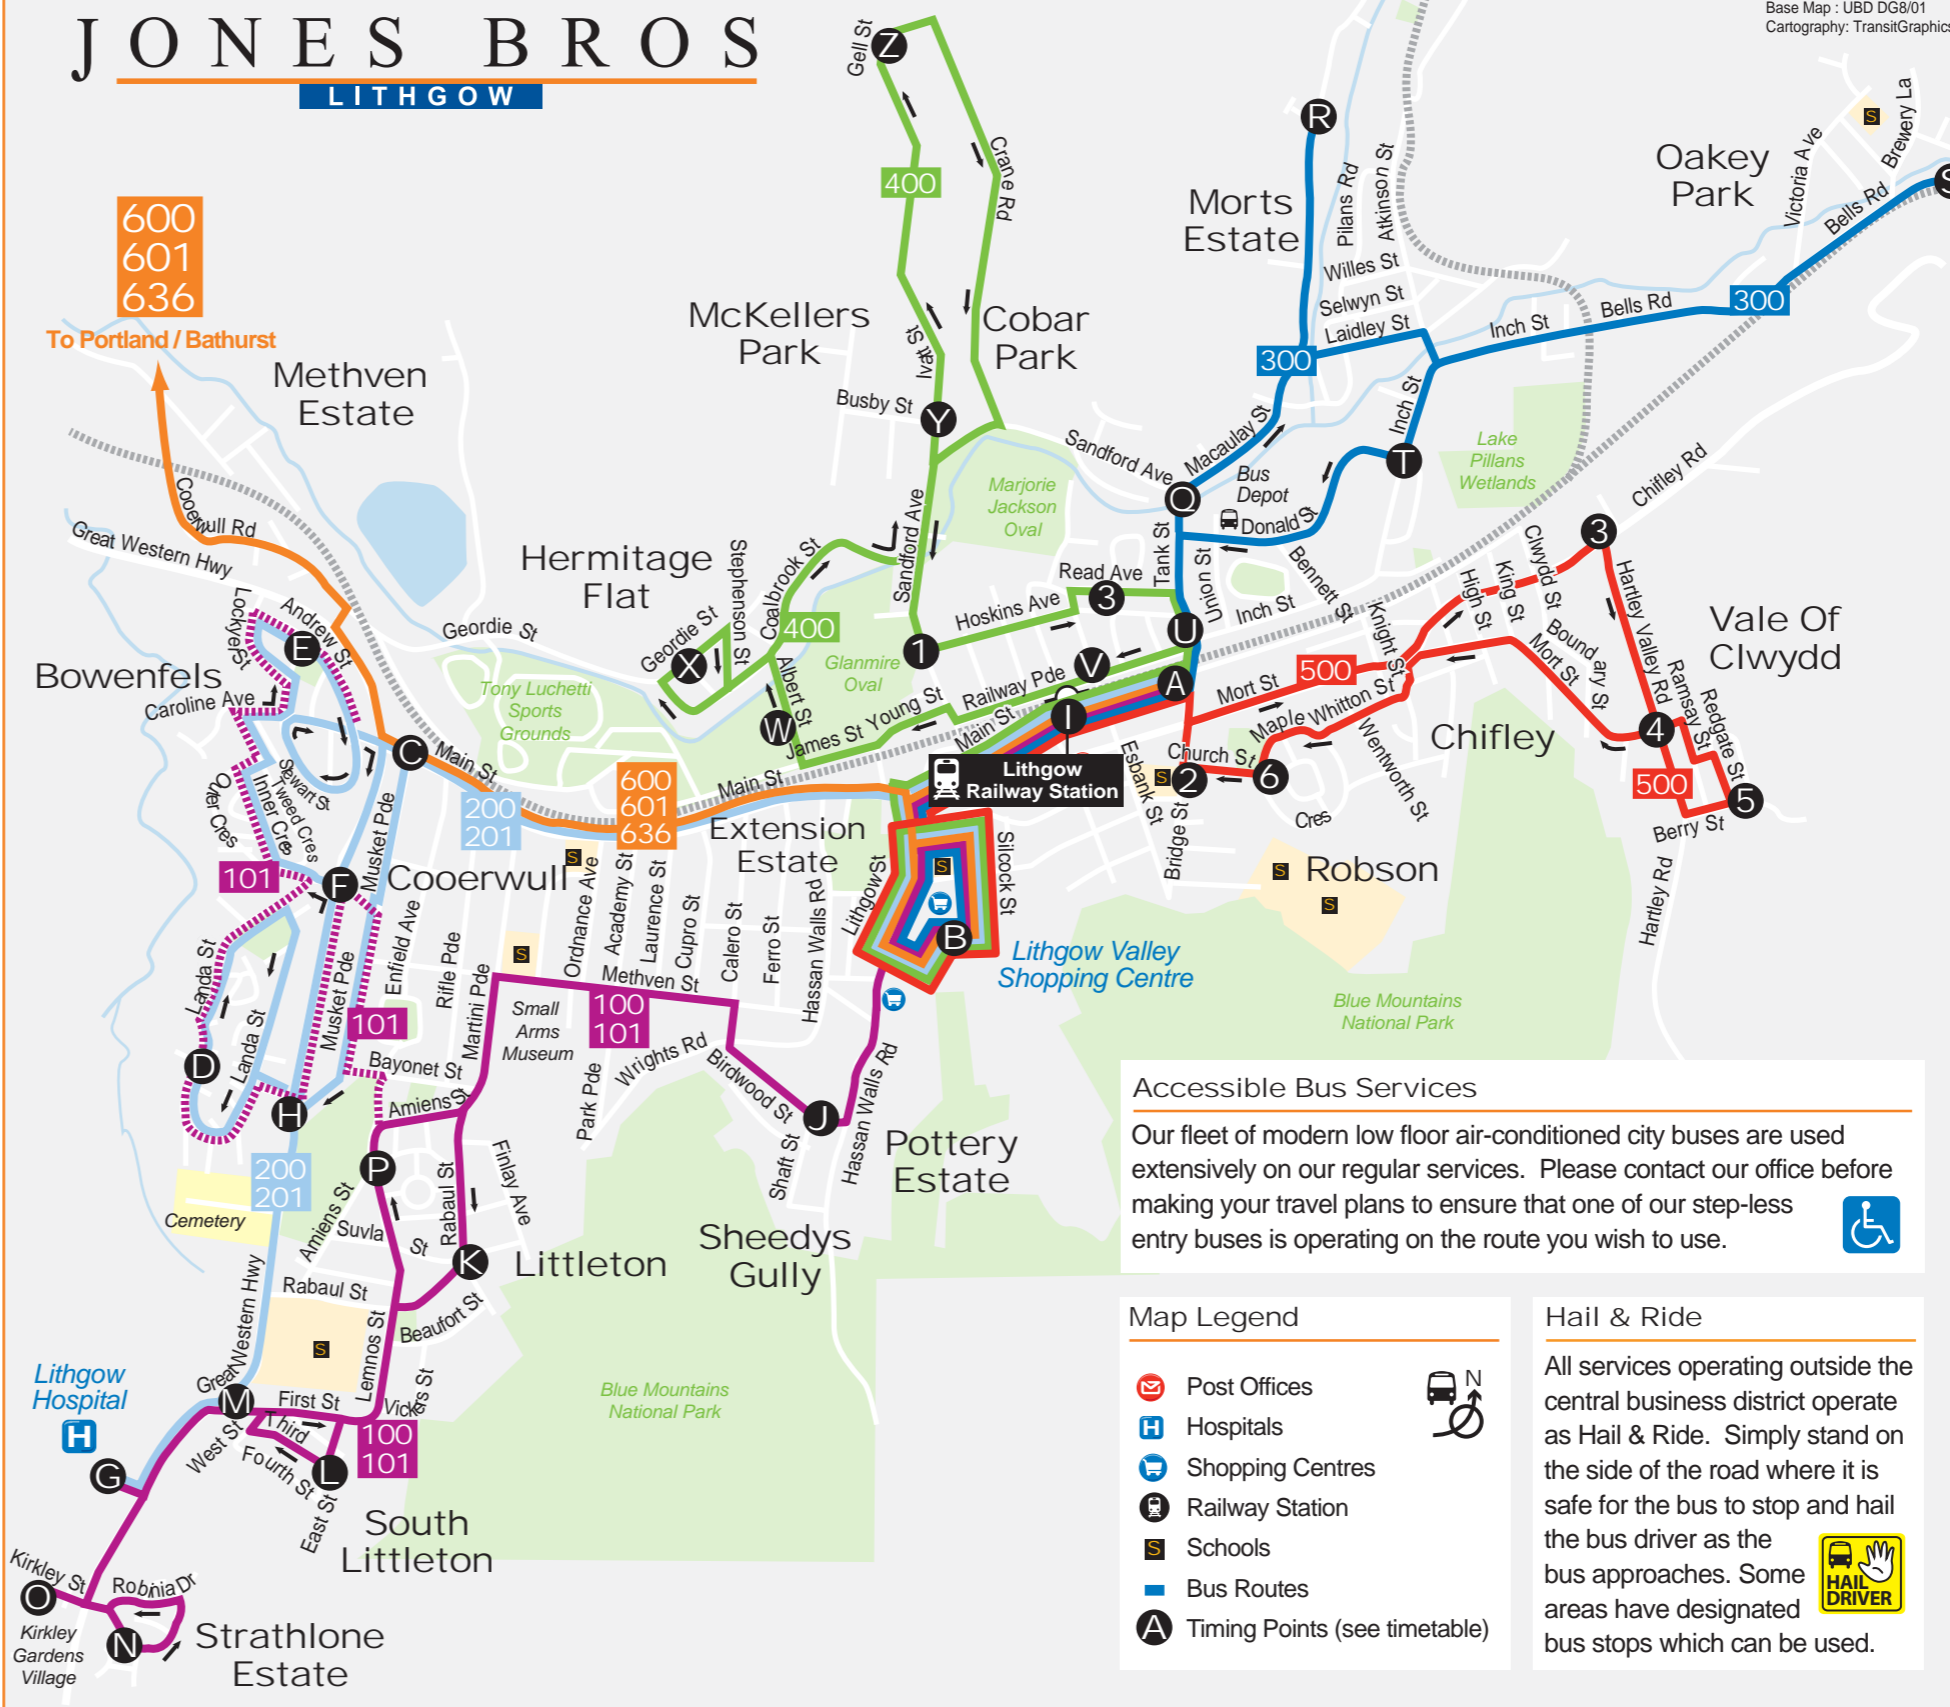

A separate timetable is available for the Lithgow to Portland / Bathurst services. Copies of this and other information about services we operate are available from:

- Onboard all buses;
- Our bus depot;
- The Tourist Information Centre, Coerwull Road, Lithgow and;
- The Local Community Information Centre, 285 Main Street, Lithgow.

How to use this timetable

1. Find the two timing points you are located between on the route map.
2. Locate these two timing points on the timetables.
3. Your bus is timetabled to arrive between the times shown for these points. For example if your street is between **B** and **C** on the map, the bus is timetabled to arrive between the time listed for **B** and the time listed for **C**.

bus times, fares and information
www.jonesbros.com.au
or call Transport Infoline on 131 500

Bus Route Legend

- 100** **Lithgow to Strathlone Estate** via Littleton and Lithgow Hospital. Service supplemented by school routes 130 & 150.
- 200** **Lithgow to Barrs & Tweed** via Bowenfels and Lithgow Hospital. Service supplemented by school routes 210, 220, 230, 240, 270 & 280.
- 300** **Lithgow to Oakley Park** via Morts Estate and Bus Depot. Service supplemented by school routes 320 & 330.
- 400** **Lithgow to McKellars Park** via Hermitage Flat and Cobar Park. Service supplemented by school routes 410 & 420.
- 500** **Lithgow to Vale of Clwydd** via Robson and Chifley. Service supplemented by school routes 510 & 520.
- 600** **Lithgow to Portland / Bathurst** (See separate timetable) via Marrangaroo and Wallerawang. Services supplemented by school routes 1013, 1015, 1019, 1023 & 1036.

Lithgow Hospital Link

Look for Route Number:

- A** Court House Hotel
- B** Lithgow Hospital
- C** Lithgow Valley Shopping Centre
- D** Cook St, Lithgow Station
- E** Court House Hotel
- F** Train departs Lithgow Station
- G** Train arrives Central Station